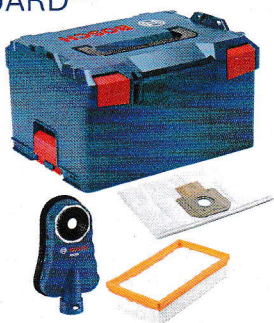

## GXA3-01L 9-Gallon PRO+GUARD™ Drilling Kit

**\$199.00**

- Convenient update package
- Works with Bosch PRO+GUARD™ dust solutions
- HEPA filter
- Fleece dust filter bag design
- Dust-extraction attachment for concrete drilling