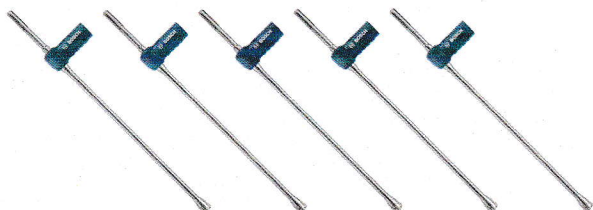

20% Off All SPEEDCLEAN™ Dust Extraction Bits

GXA3-01L 9-Gallon PRO+GUARD™ Drilling Kit

$199.00

- Convenient update package
- Works with Bosch PRO+GUARD™ dust solutions
- HEPA filter
- Fleece dust filter bag design
- Dust-extraction attachment for concrete drilling